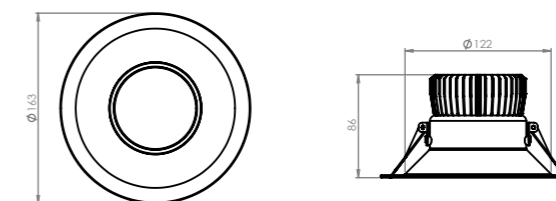

Electrical:	Wattage:	Efficacy:	Dimming:	Longevity:
	25W	80-82lm/W	Triac (Digital Driver) DALI (special order)	L70 = 70,000 Hrs L50 = 110,000 Hrs
Optical:	Lumen output:	Colour temperature:	Beam angle:	Tru-Colour:
	2000-2040lm	3000 (3K) 4000 (4K)	55°	Yes
Physical:	Hole cutout:	Gimbal angle:	Warranty:	IP rating:
	127 mm	N/A	7 years	IP44
	Type:	Body colour:	Fascia colour:	Fascia style:
	Downlight	White (W) Black (B)	N/A	N/A

Photometrics:

Dimensions:

Specifying product:	Product Name	Family	Colour Temp.	Beam Angle	Body Colour	Eg. Product Code
	D2000+	CR	3K 4K	55°	White Black	D2000+CR-3K-55-W