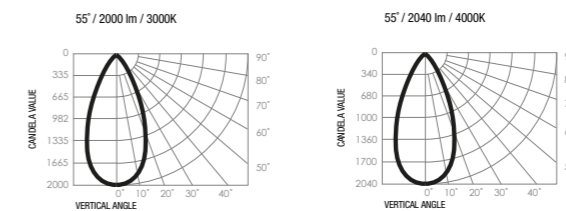

Electrical:	Wattage:	Efficacy:	Dimming:	Longevity:
	25W	80-82lm/W	Triac (Digital Driver) DALI (special order)	L70 = 70,000 Hrs L50 = 110,000 Hrs
Optical:	Lumen output:	Colour temperature:	Beam angle:	Tru-Colour:
	2000-2040lm	3000 (3K) 4000 (4K)	55°	Yes
Physical:	Hole cutout:	Gimbal angle:	Warranty:	IP rating:
	127 mm	N/A	7 years	IP44
	Type:	Body colour:	Fascia colour:	Fascia style:
	Downlight	White (W) Black (B)	N/A	N/A

Photometrics:

Dimensions:

Specifying product:	Product Name	Family	Colour Temp.	Beam Angle	Body Colour	Eg. Product Code
	D2000+	CR	3K 4K	55°	White Black	D2000+CR-3K-55-W